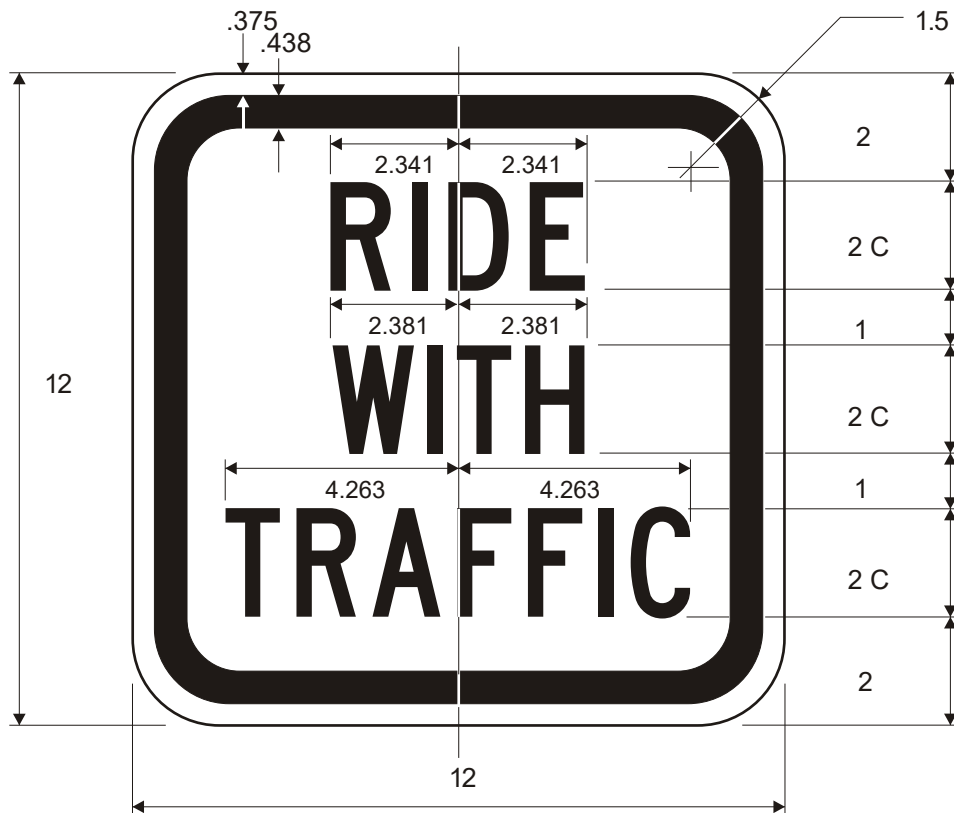

**R9-3bPR**  
USE CROSSWALK (Arrow)

\* See Symbol section  
for arrow design

COLORS: LEGEND - BLACK  
BACKGROUND - WHITE

**R9-3cP**  
RIDE WITH TRAFFIC

COLORS: LEGEND - BLACK  
BACKGROUND - WHITE