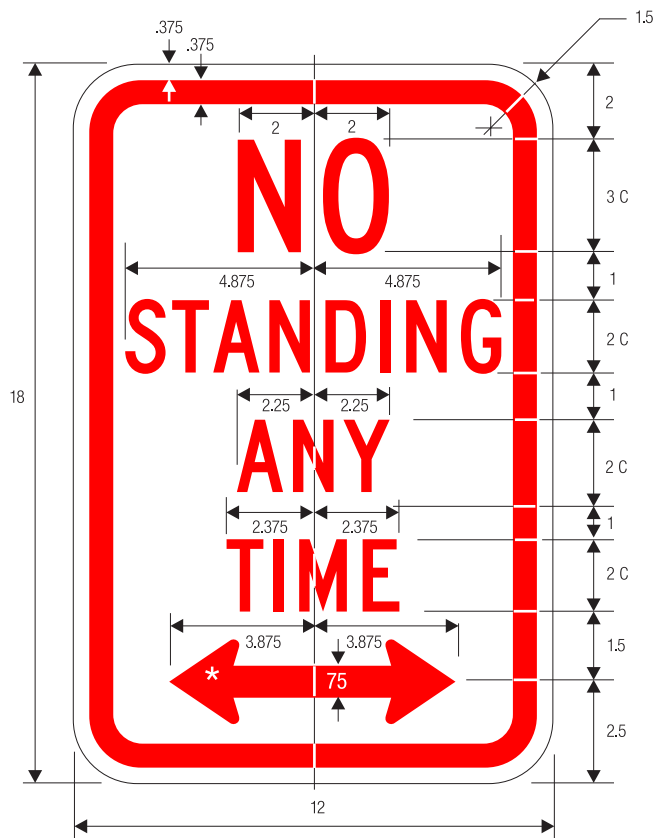

R7-3DBL (L,R)

R7-4DBL (L,R)

Parking Restrictions

* See Symbol section for arrow design

COLORS: LEGEND - RED
BACKGROUND - WHITE