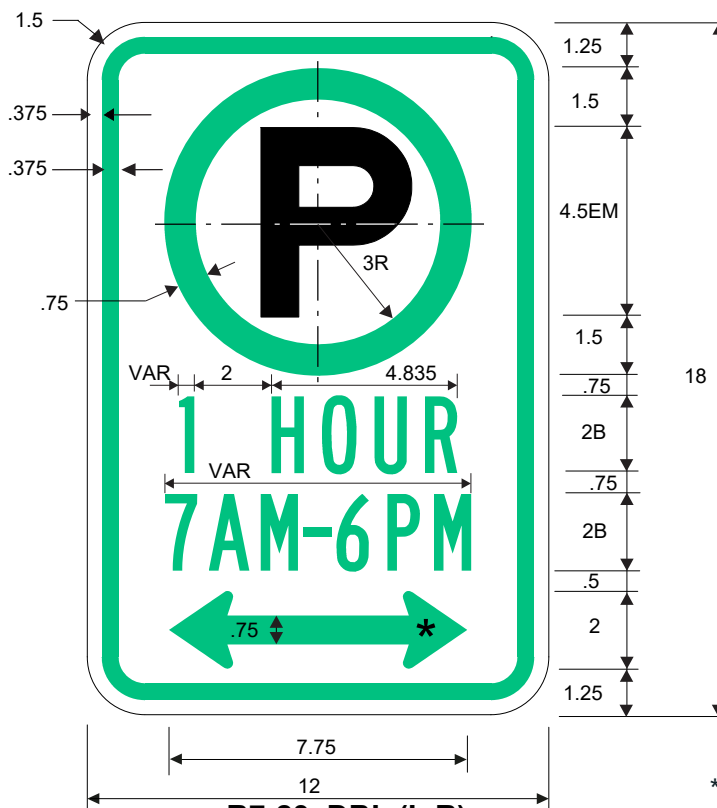

R7-23DBL (L,R)

R7-23aDBL (L,R)

Permitted Parking

* See Symbol section for arrow design

COLORS: LEGEND, BORDER, CIRCLE - GREEN
 BACKGROUND - WHITE
 LEGEND - BLACK