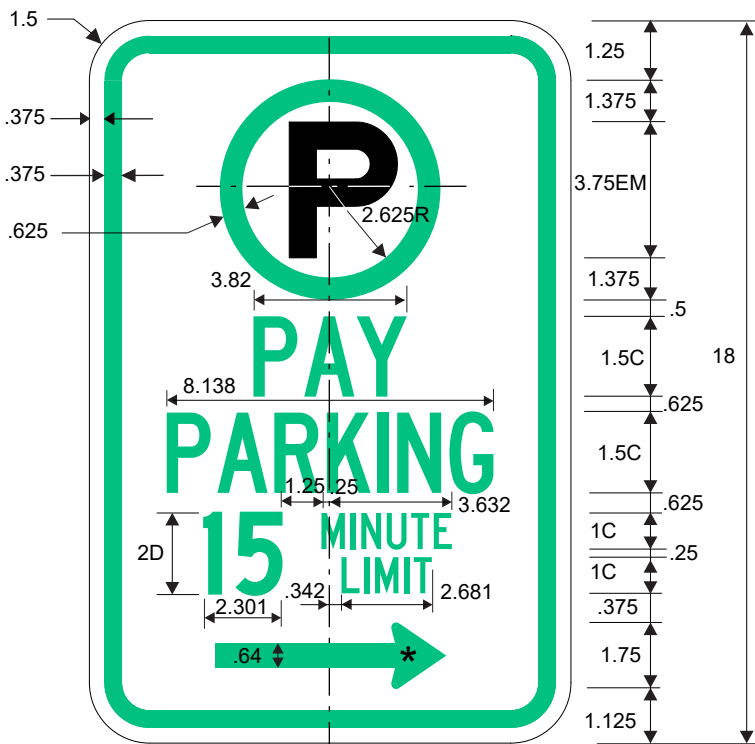

R7-21R (L,DBL)

R7-21aR (L,DBL)

COLORS: LEGEND, BORDER, CIRCLE - GREEN
 BACKGROUND - WHITE
 LEGEND - BLACK

Pay Parking

* See Symbol section for arrow design