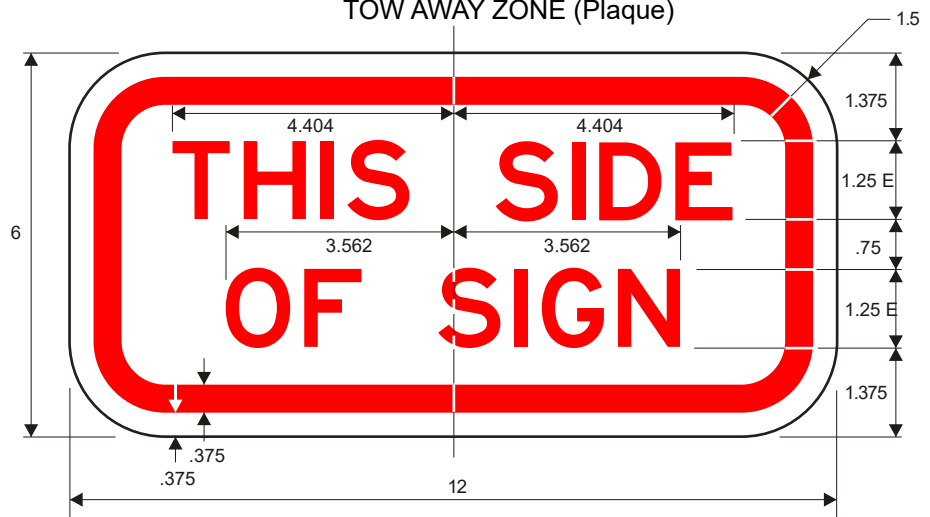

COLORS:
 LEGEND - BLACK OR RED
 BACKGROUND - WHITE

R7-201P (BLK)

R7-201P (RED)

* See Symbol section
 for symbol design

Tow Away Zone (Plaque/Symbol)

COLORS:
 LEGEND - RED
 BACKGROUND - WHITE

R7-201aP

TOW AWAY ZONE (Plaque)

COLORS:
 LEGEND - RED
 BACKGROUND - WHITE

R7-202P

THIS SIDE OF SIGN (Plaque)