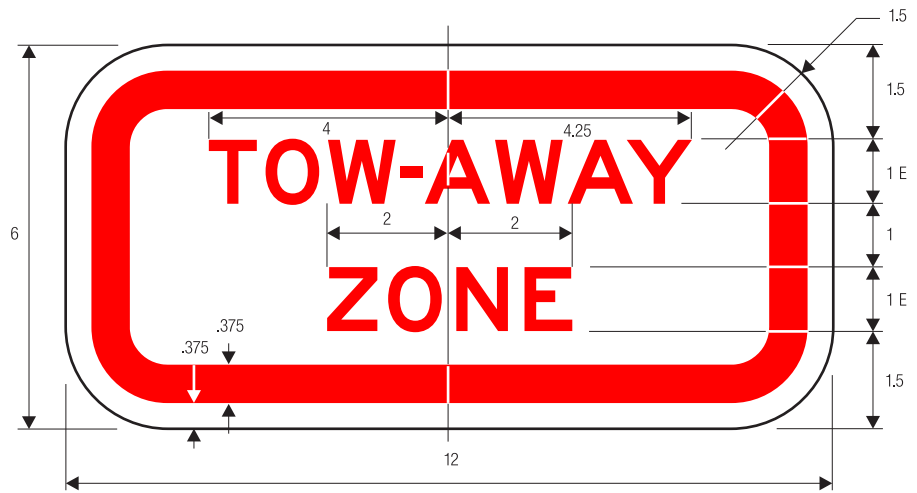

COLORS:
 LEGEND - BLACK OR RED
 BACKGROUND - WHITE

R7-201P (BLK)

R7-201P (RED)

* See Symbol section
 for symbol design

Tow Away Zone (Plaque/Symbol)

COLORS:
 LEGEND - RED
 BACKGROUND - WHITE

R7-201aP

TOW AWAY ZONE (Plaque)

COLORS:
 LEGEND - RED
 BACKGROUND - WHITE

R7-202P

THIS SIDE OF SIGN (Plaque)