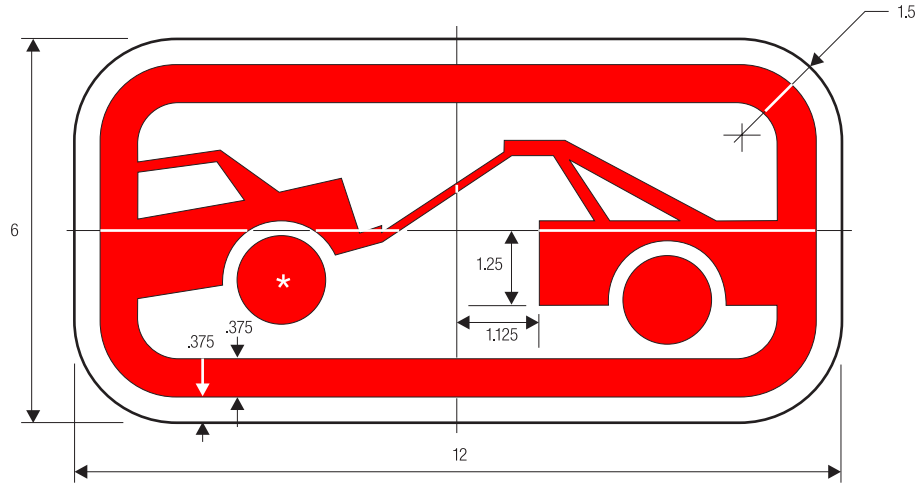

COLORS:
 LEGEND - BLACK OR RED
 BACKGROUND - WHITE

R7-201P (BLK)

R7-201P (RED)

* See Symbol section
 for symbol design

Tow Away Zone (Plaque/Symbol)

COLORS:
 LEGEND - RED
 BACKGROUND - WHITE

R7-201aP

TOW AWAY ZONE (Plaque)

COLORS:
 LEGEND - RED
 BACKGROUND - WHITE

R7-202P

THIS SIDE OF SIGN (Plaque)