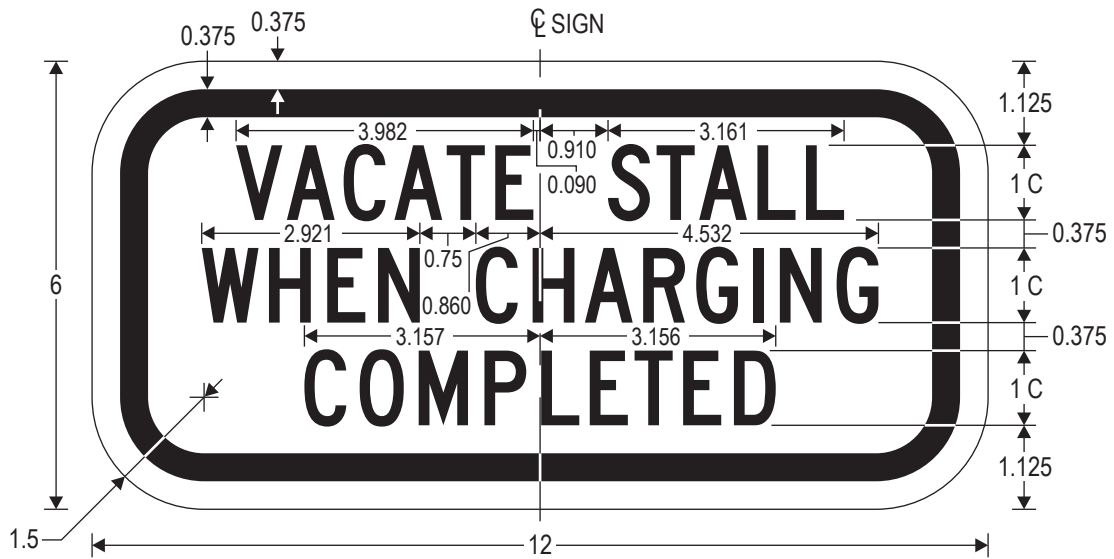

R7-113aP

VEHICLE MUST BE PLUGGED IN (Plaque)

R7-113bP

VACATE STALL WHEN CHARGING COMPLETED (Plaque)

COLORS: LEGEND, BORDER - BLACK
BACKGROUND - WHITE