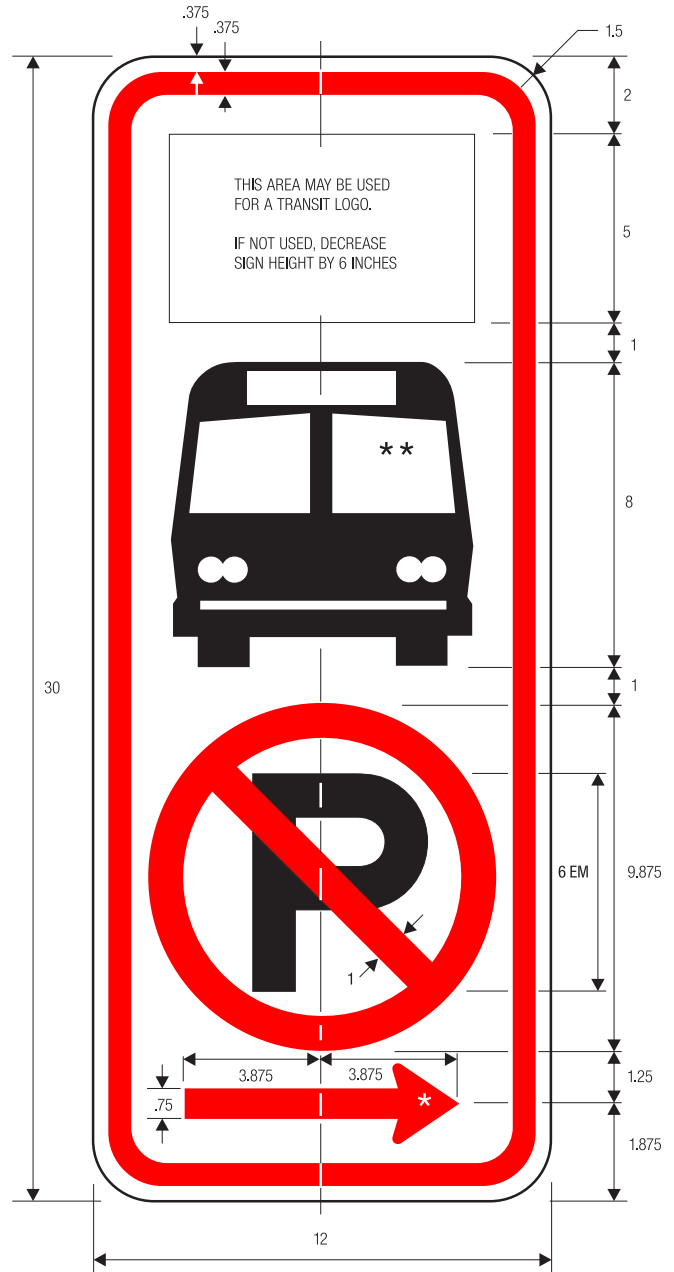

R7-107R (L,DBL)
NO PARKING BUS STOP (with Arrow)

R7-107aR (L,DBL)
No parking bus stop (with Arrow and Symbol)

TOP LEFT
 COLORS: LEGEND — WHITE
 BACKGROUND — RED

TOP RIGHT
 COLORS: LEGEND — RED
 BACKGROUND — WHITE

BOTTOM
 COLORS: LEGEND — RED
 BACKGROUND — WHITE

COLORS: LEGEND, CIRCLE & DIAGONAL — RED
 SYMBOLS, LOGO — BLACK
 ARROW — RED
 BACKGROUND — WHITE

* See Symbol section for arrow design
 ** See Symbol section for symbol design