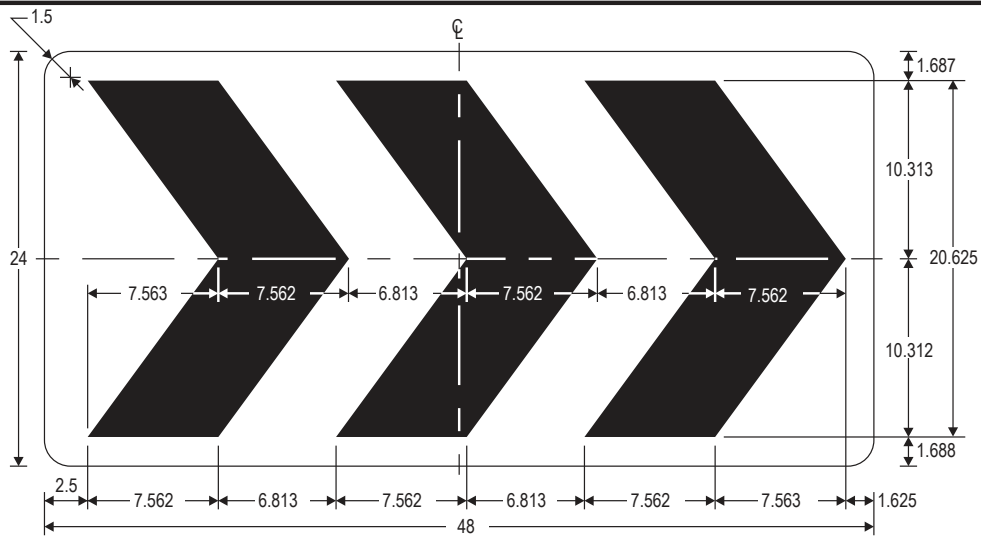

R6-4

R6-4a

R6-4b

Roundabout Directional (Symbol) Signs

COLORS: LEGEND - BLACK
BACKGROUND - WHITE