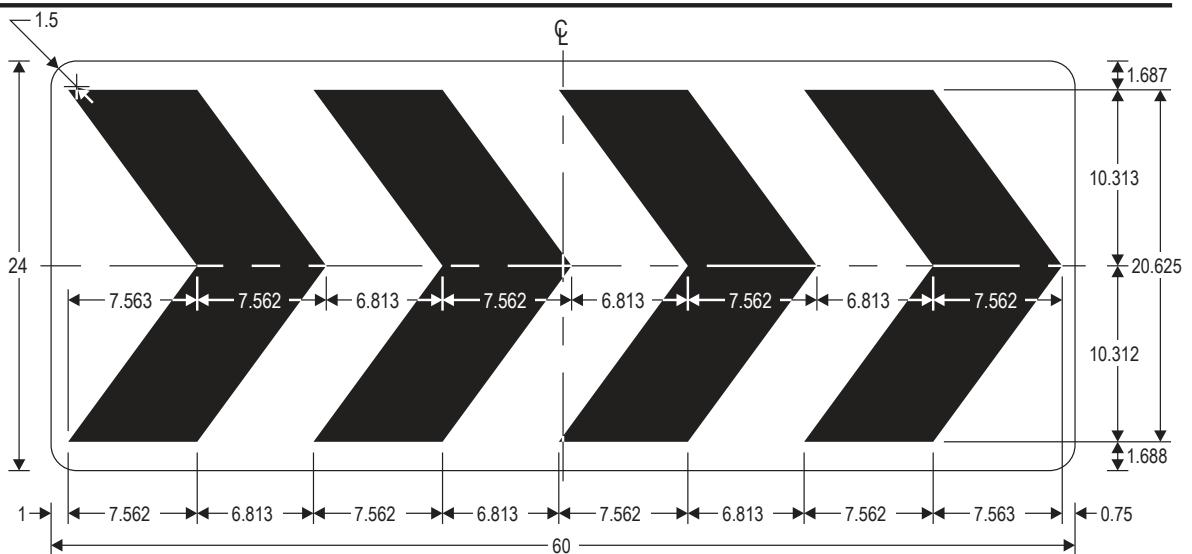

R6-4

R6-4a

R6-4b

Roundabout Directional (Symbol) Signs

COLORS: LEGEND - BLACK
BACKGROUND - WHITE