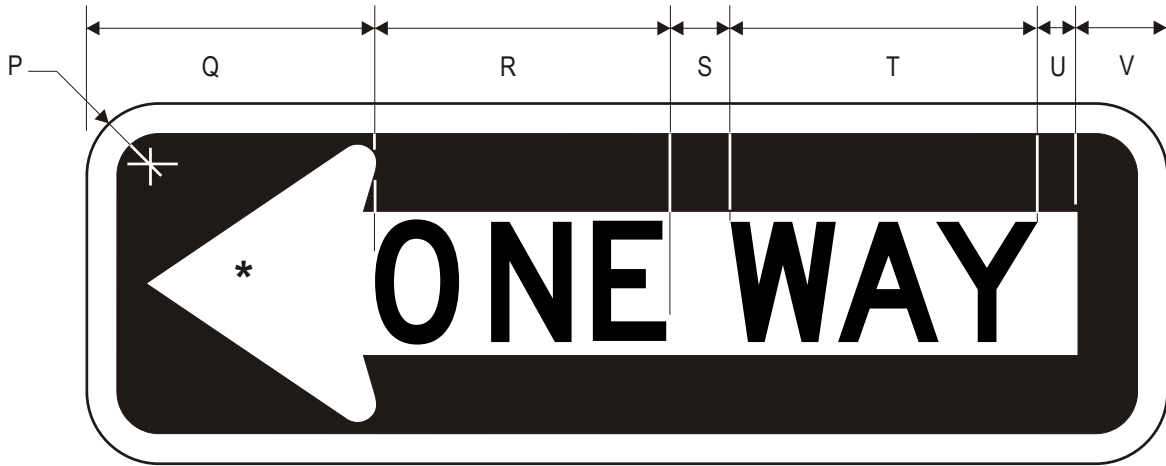

**R6-1R**  
ONE WAY (Right)

A	B	C	D	E	F	G	H	J	K	L	M
36	12	.5	3.375	2.625	3	1.25	9.125	2	9.625	9	2
54	18	1	5.5	3.5	5	4	12.309	2.929	12.762	13	4

N	P	Q	R	S	T	U	V
4 D	1.5	11	9.125	2	9.625	1.25	3
5 D	1.875	17	12.309	2.929	12.762	4	5

**R6-1L**  
ONE WAY (Left)

\* See Symbol section  
for arrow design

COLORS: ARROW - WHITE  
LEGEND & BACKGROUND - BLACK