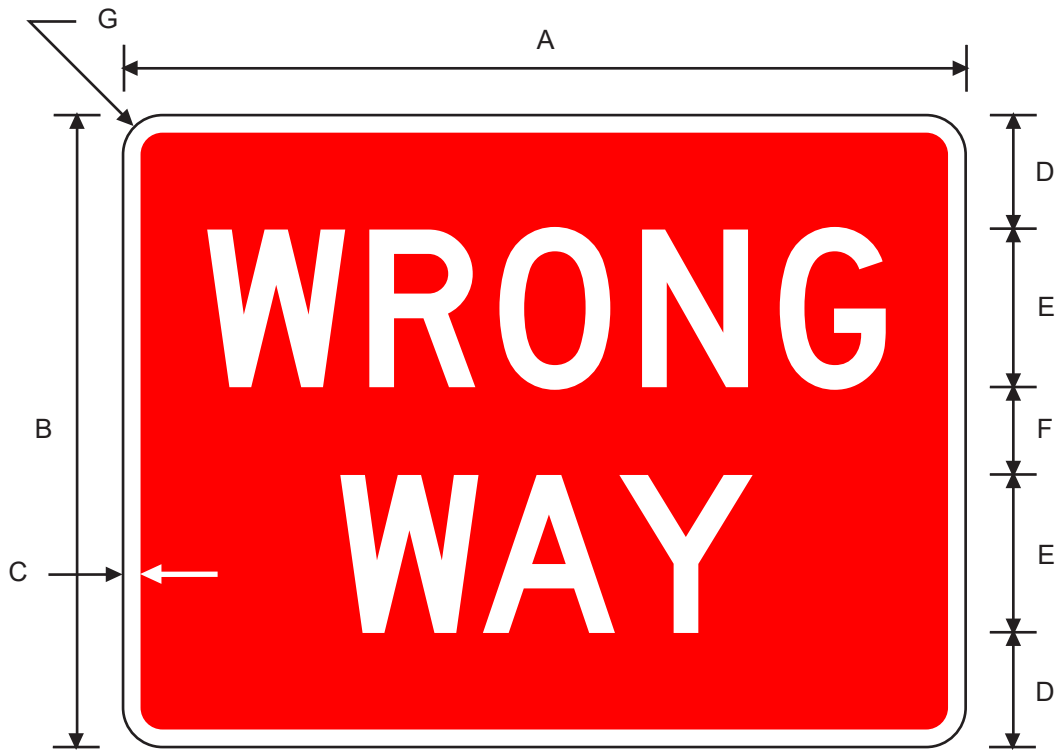

**R5-1TP**  
 RAMP (Plaque)  
 COLORS: LEGEND, BORDER - RED  
 BACKGROUND - WHITE

**R5-1a**  
 WRONG WAY

A	B	C	D	E	F	G
30	18	.625	3	5D	2	1.5
36	24	.75	4.5	6D	3	1.5
42	30	.875	5	8D	4	1.875
48	36	1	6.5	9D	5	2.25

TEXAS ▶

COLORS: LEGEND - WHITE  
 BACKGROUND - RED

TEXAS