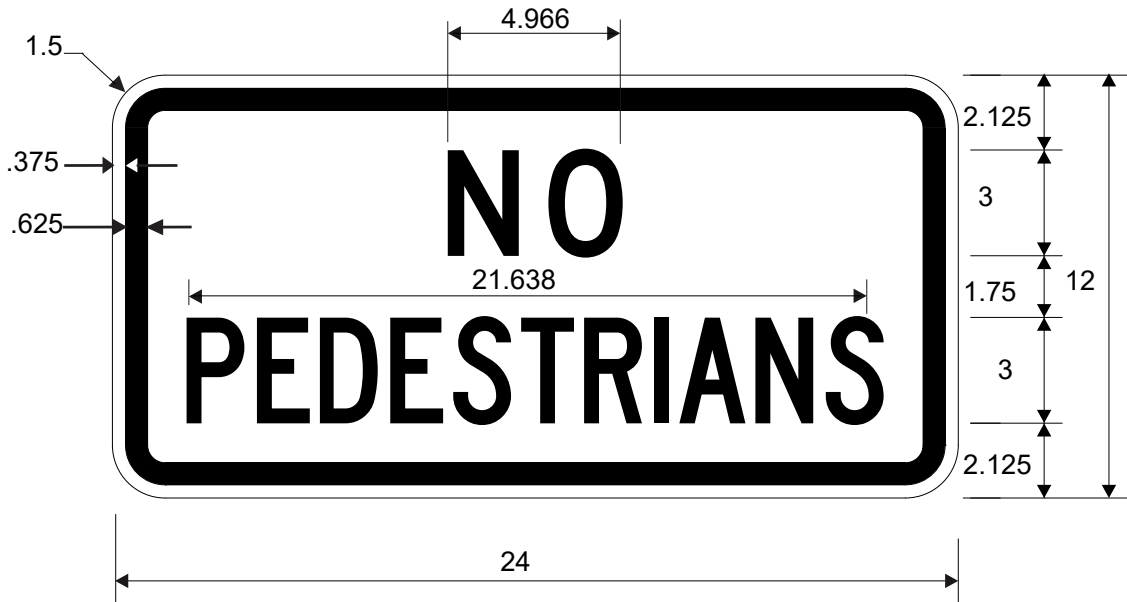

**R5-10b**  
NO PEDESTRIANS OR BICYCLES

**R5-10c**  
NO PEDESTRIANS

COLORS: LEGEND - BLACK  
BACKGROUND - WHITE

TEXAS