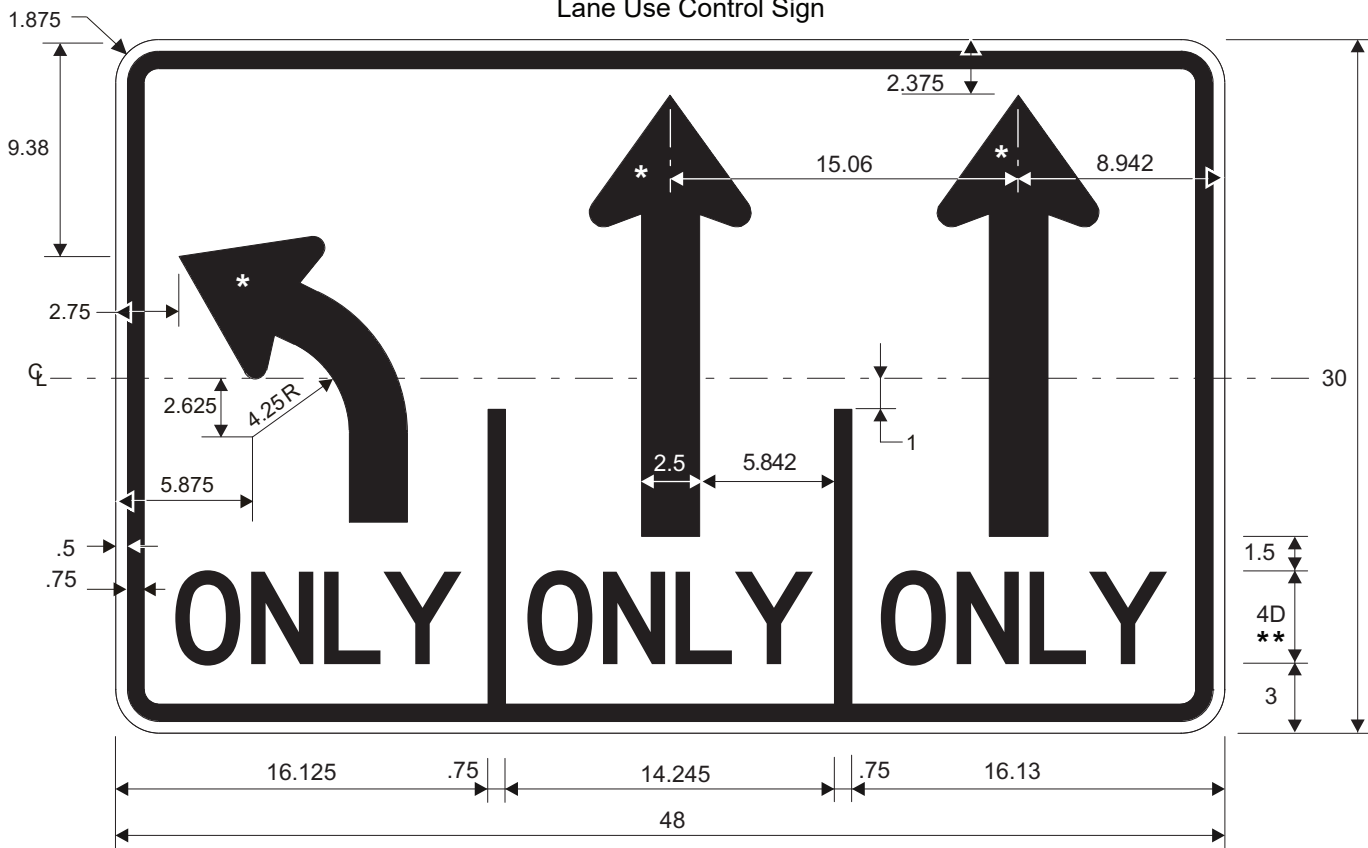

R3-8 LMS
Lane Use Control Sign

R3-8 LSS
Lane Use Control Sign

COLORS: LEGEND - BLACK
BACKGROUND - WHITE

* See Symbol section for arrow design
** Reduce spacing 50%

TEXAS