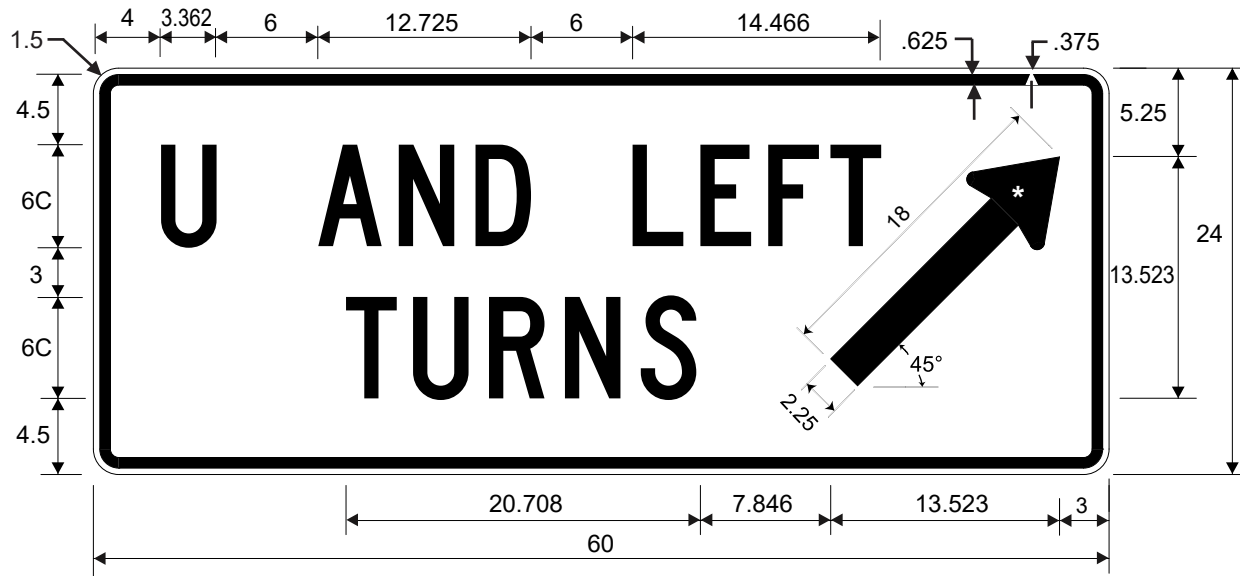

R3-24
ALL TURNS (Arrow 45°)

R3-24a
U TURN AND LEFT TURNS (45° Arrow)

R3-24b
U TURN (Arrow 45°)

*See Symbol section for arrow design.

COLORS: LEGEND - BLACK
BACKGROUND - WHITE

TEXAS