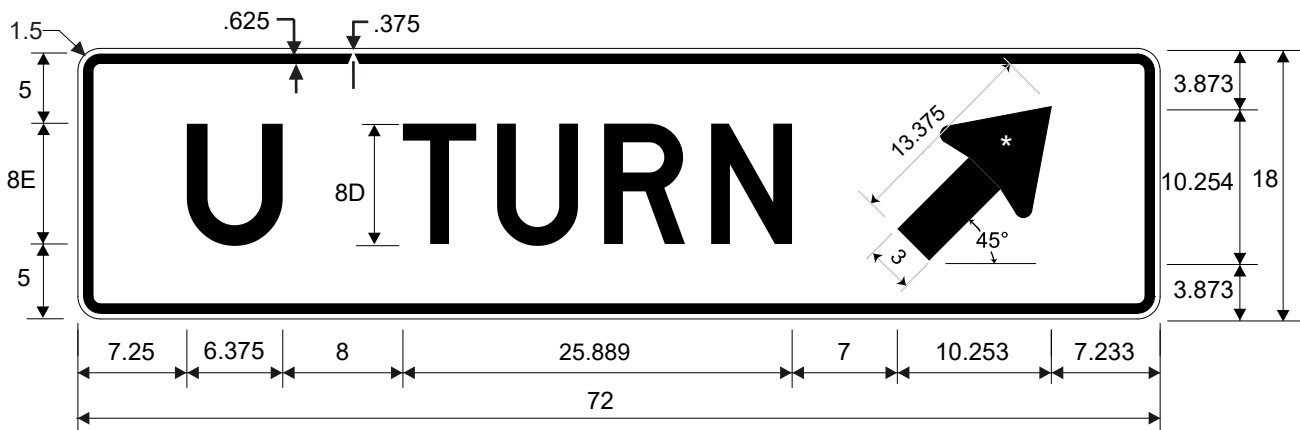

R3-24
ALL TURNS (Arrow 45°)

R3-24a
U TURN AND LEFT TURNS (45° Arrow)

R3-24b
U TURN (Arrow 45°)

*See Symbol section for arrow design.

COLORS: LEGEND - BLACK
BACKGROUND - WHITE

TEXAS