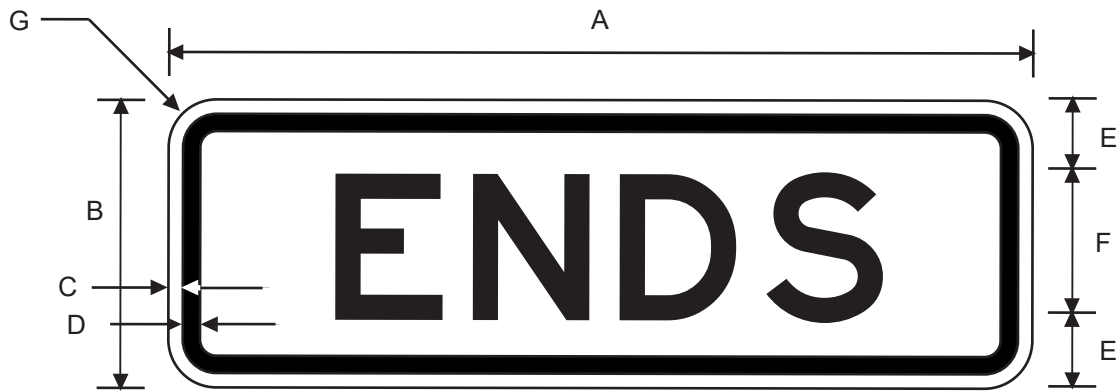

R3-17aP
AHEAD (Plaque)

R3-17bP
ENDS (Plaque)

A	B	C	D	E	F	G
24	8	.375	.625	2	4D	1.5
30	12	.5	.75	3.5	5D	1.875
36	12	.625	.875	3	6D	2.25
48	18	.75	1.25	5	8D	3

COLORS: LEGEND - BLACK
BACKGROUND - WHITE