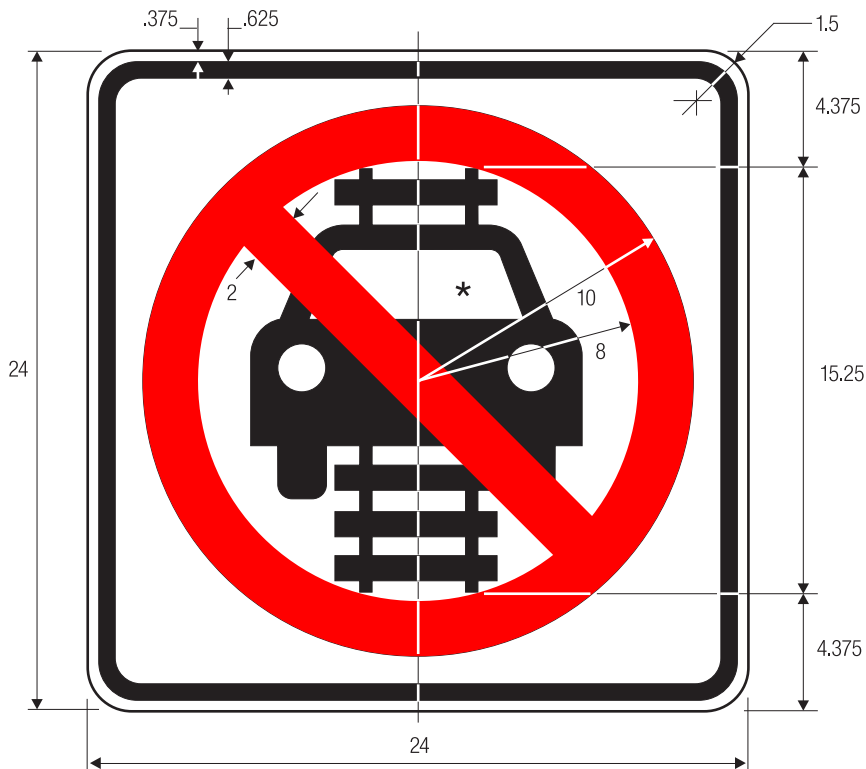

COLORS:
 LEGEND - BLACK
 BACKGROUND - WHITE

R15-5a

R15-5a DO NOT PASS STOPPED TRAIN

R15-6

No Motor Vehicles On Tracks (Symbol)

* See Symbol section
 for symbol designs

COLORS: CIRCLE & DIAGONAL - RED
 SYMBOL & BORDER - BLACK
 BACKGROUND - WHITE