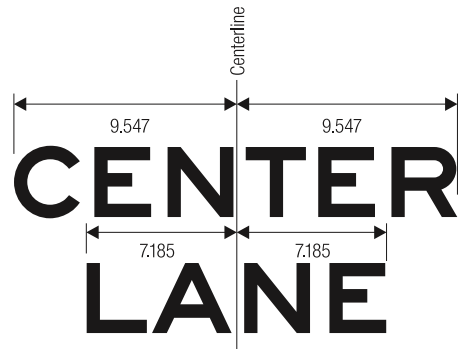

**R15-4a**  
LIGHT RAIL ONLY RIGHT LANE

**R15-4b**  
LIGHT RAIL ONLY LEFT LANE

**R15-4c**  
LIGHT RAIL ONLY CENTER LANE

\*\*Reduce spacing to fit.

\* See Symbol section  
for symbol design

TOP: LEGEND - WHITE  
BACKGROUND - BLACK  
BOTTOM: SYMBOL, LEGEND - BLACK  
BACKGROUND - WHITE