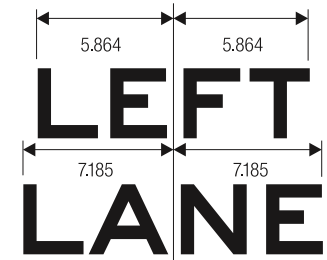

**R15-4a**  
LIGHT RAIL ONLY RIGHT LANE

**R15-4b**  
LIGHT RAIL ONLY LEFT LANE

**R15-4c**  
LIGHT RAIL ONLY CENTER LANE

\*\*Reduce spacing to fit.

\* See Symbol section  
for symbol design

TOP: LEGEND - WHITE  
BACKGROUND - BLACK  
BOTTOM: SYMBOL, LEGEND - BLACK  
BACKGROUND - WHITE