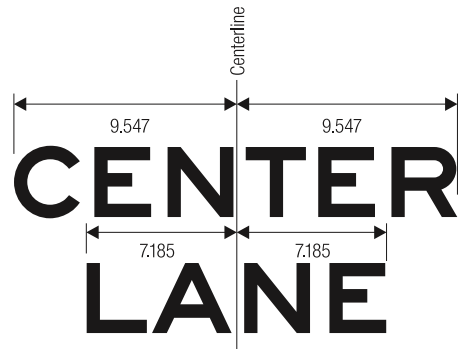

R15-4a
LIGHT RAIL ONLY RIGHT LANE

R15-4b
LIGHT RAIL ONLY LEFT LANE

R15-4c
LIGHT RAIL ONLY CENTER LANE

**Reduce spacing to fit.

* See Symbol section for symbol design

TOP: LEGEND - WHITE
BACKGROUND - BLACK
BOTTOM: SYMBOL, LEGEND - BLACK
BACKGROUND - WHITE