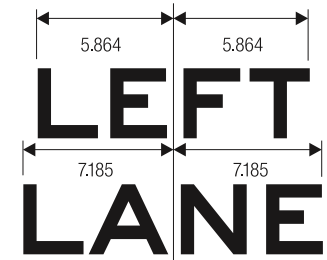

R15-4a
LIGHT RAIL ONLY RIGHT LANE

R15-4b
LIGHT RAIL ONLY LEFT LANE

R15-4c
LIGHT RAIL ONLY CENTER LANE

**Reduce spacing to fit.

* See Symbol section for symbol design

TOP: LEGEND - WHITE
BACKGROUND - BLACK
BOTTOM: SYMBOL, LEGEND - BLACK
BACKGROUND - WHITE