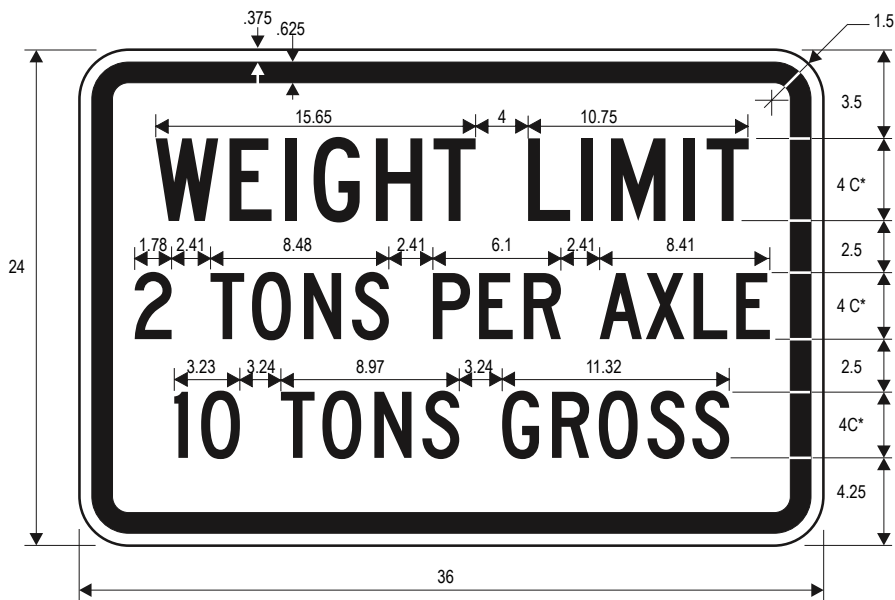

**R12-3**  
NO TRUCKS OVER 7000 LBS EMPTY WT

**R12-4**  
WEIGHT LIMIT \* Reduced spacing

COLORS: LEGEND - BLACK  
BACKGROUND - WHITE