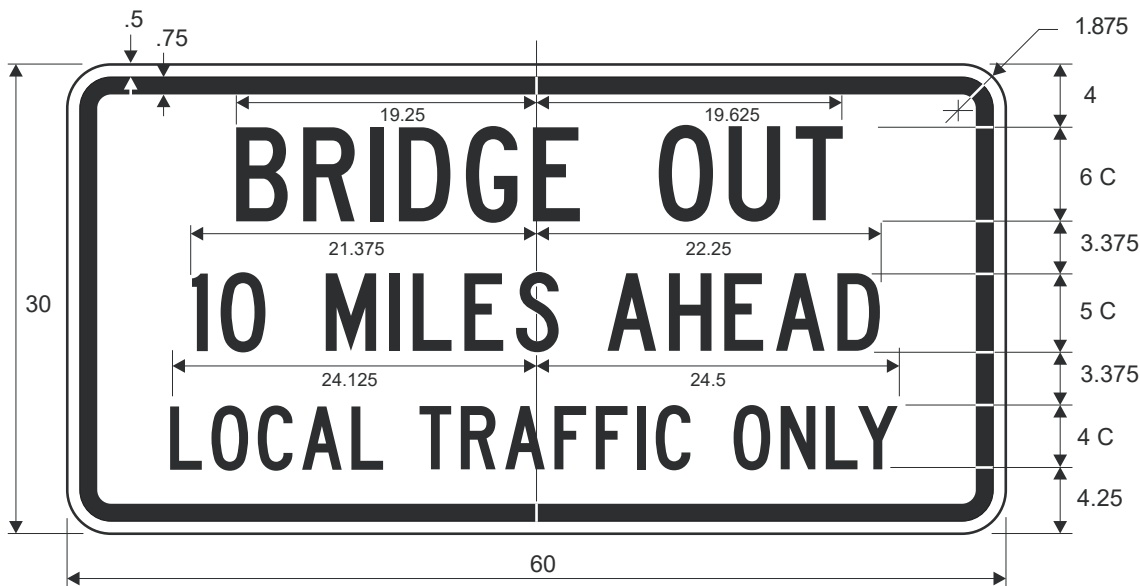

**R11-3a**

ROAD CLOSED 10 MILES AHEAD LOCAL TRAFFIC ONLY

**R11-3b**

BRIDGE OUT 10 MILES AHEAD LOCAL TRAFFIC ONLY

COLORS: LEGEND - BLACK  
BACKGROUND - WHITE