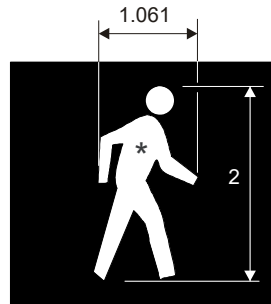

R10-3aL
 PUSH BUTTON TO CROSS STREET WAIT FOR Pedestrian

R10-3aR

* See Symbol section for symbol design
 **See Symbol section for arrow design

COLORS: LEGEND - BLACK
 BACKGROUND - WHITE