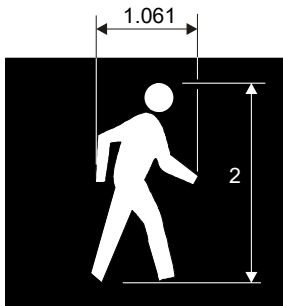

R10-3L

R10-3R
PUSH BUTTON FOR Pedestrian (Symbol)

* See Symbol section for symbol design

**See Symbol section for arrow design

COLORS: LEGEND - BLACK
BACKGROUND - WHITE