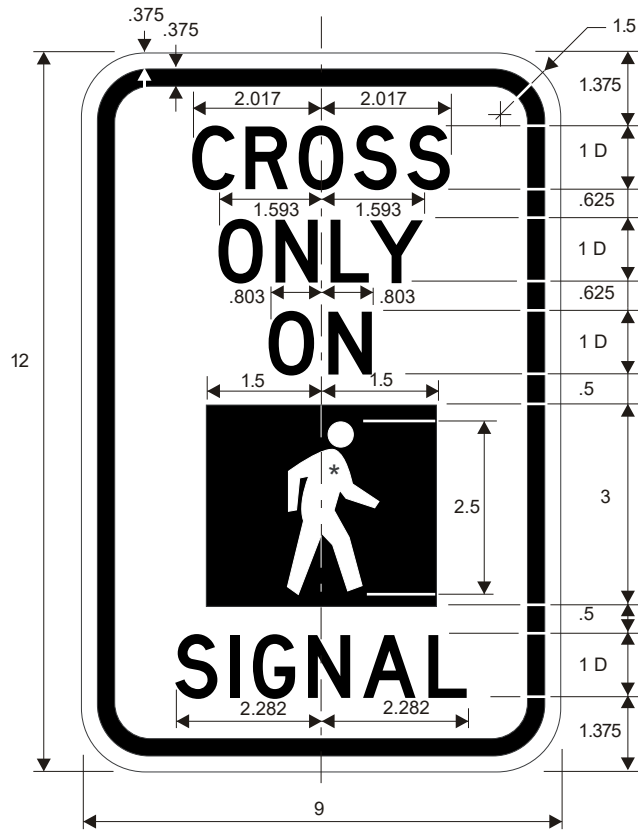

**R10-1**  
CROSS ONLY ON GREEN (Green ball)

**R10-2**  
CROSS ONLY ON PEDESTRIAN SIGNAL

\* See Symbol section for symbol design

COLORS: LEGEND - BLACK  
CIRCLE - GREEN  
BACKGROUND - WHITE