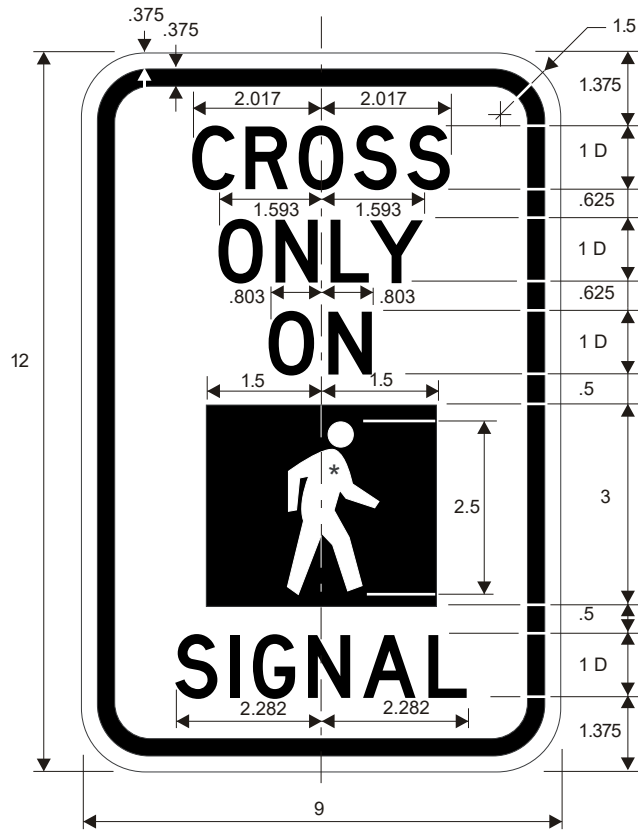

R10-1
CROSS ONLY ON GREEN (Green ball)

R10-2
CROSS ONLY ON PEDESTRIAN SIGNAL

* See Symbol section for symbol design

COLORS: LEGEND - BLACK
CIRCLE - GREEN
BACKGROUND - WHITE