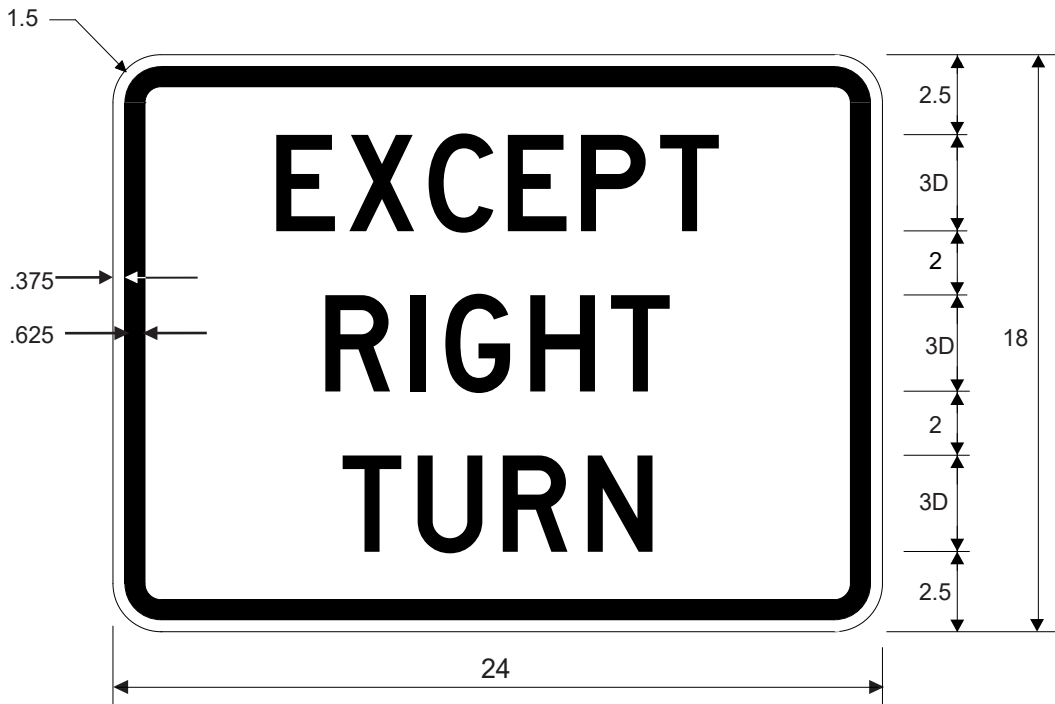

R1-9
OVERHEAD PEDESTRIAN CROSSING (YIELD)

* See Symbol section
for symbol design

COLORS: LEGEND, BORDER - BLACK
BACKGROUND - YELLOW
OPTIONAL-FLUORESCENT YELLOW GREEN
BACKGROUND - WHITE

R1-10P
EXCEPT RIGHT TURN

COLORS: LEGEND, BORDER - BLACK
BACKGROUND - WHITE