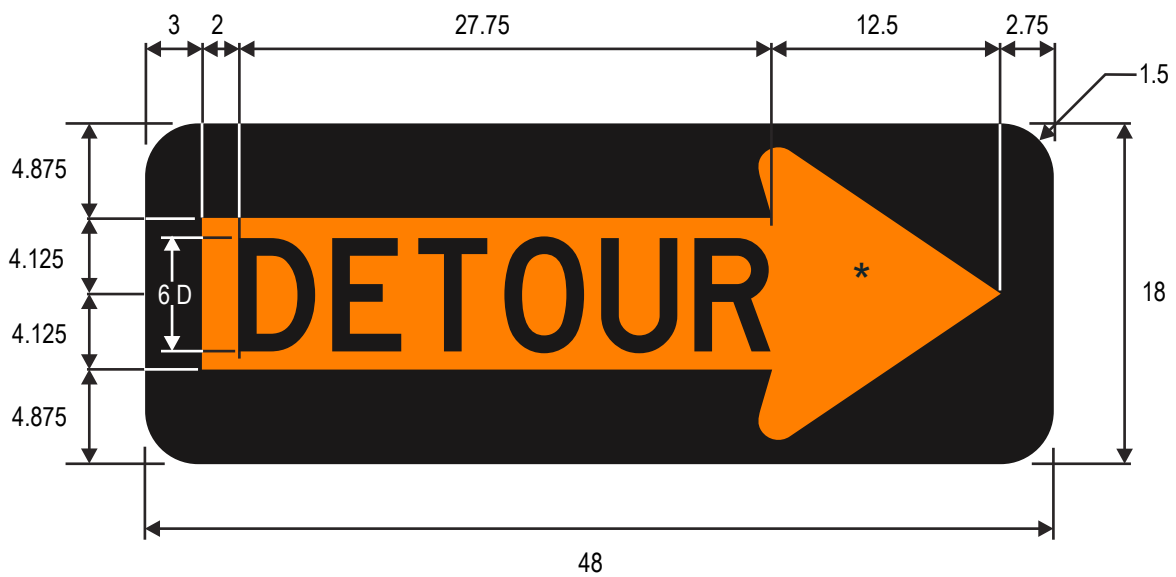

M4-10L
DETOUR(Arrow)

M4-10R
DETOUR(Arrow)

* See Symbol section
for arrow design

COLORS: LEGEND - BLACK
BACKGROUND - ORANGE