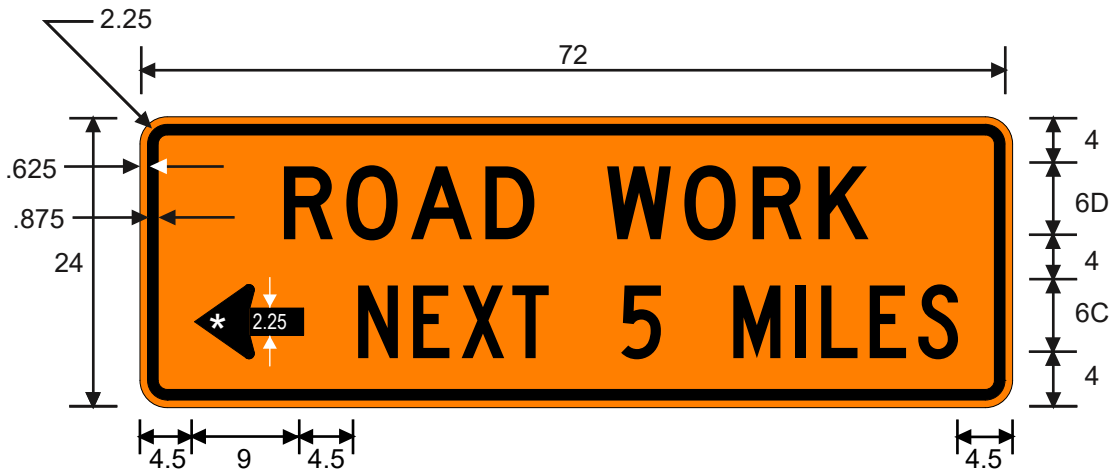

**G20-1aT**

ROAD WORK NEXT X MILES NEXT XX MILES (with Arrows)

COLORS: LEGEND - BLACK  
BACKGROUND - ORANGE

\* See Symbol section for arrow design

**G20-1bTL (R)**

ROAD WORK NEXT X MILES (with Arrow)

COLORS: LEGEND - BLACK  
BACKGROUND - ORANGE