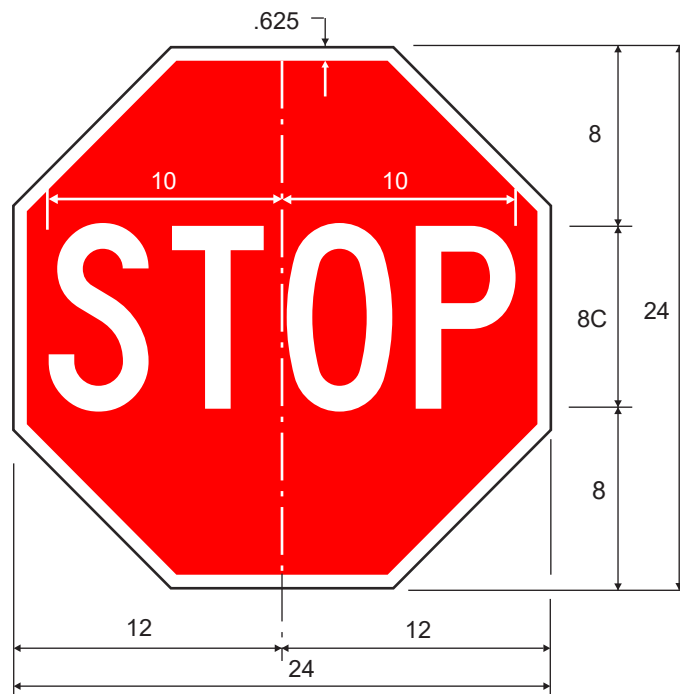

**CW20-8
SLOW PADDLE**

A	B	C	D	E	F	G
18	9	6	6B	6.75	6.25	1.5
24	12	8	8B	9	8.3125	2

COLORS: LEGEND — BLACK
 BACKGROUND — ORANGE
 AREA OUTSIDE DIAMOND — BLACK

**CW20-8aT
STOP PADDLE**

COLORS: LEGEND - WHITE
 BACKGROUND - RED