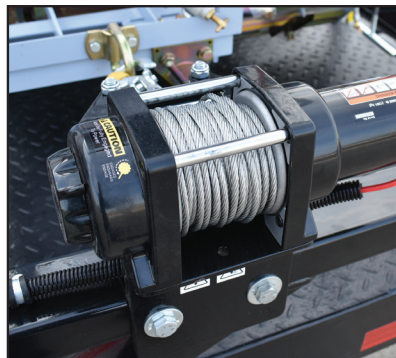

available with or without
the 360MII handliner

Standard Packages Include:

- 360MII handliner with your choice of 4" or 6" die
- Single 7,000 lb axle or dual 5,200 lb axle
- Single or dual tank models
- Folding ramp for loading handliner
- All-steel trailer deck
- Two bottle LP storage racks, plus one on the premelter
- LP fired power supply

360MII handliner with your choice of 4" or 6" die

Folding ramp for loading handliner

Optional Equipment

- Hydraulic lift gate or lifting winch
- Rotating beacons, warning lights, or arrow boards
- Die storage racks, fire extinguisher, or mounted tool box
- Spare tire and rim with trailer mount
- CA compliant engine